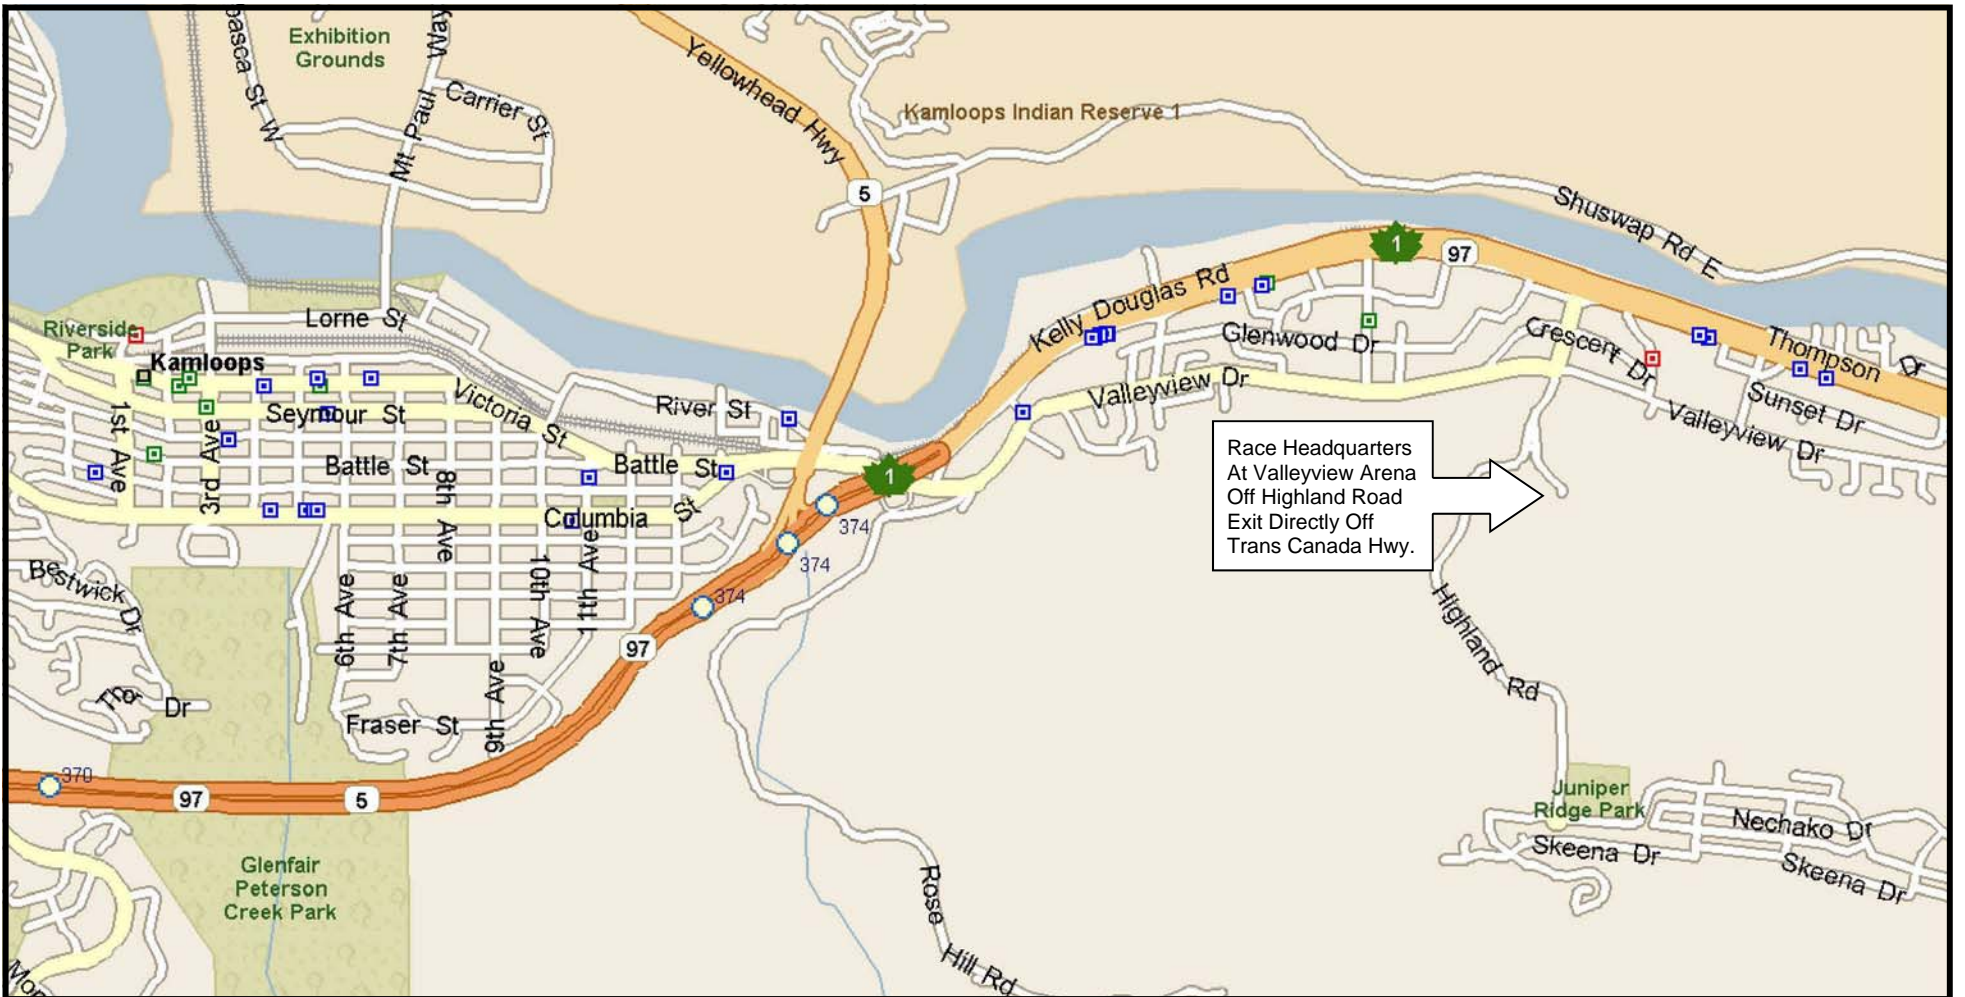

**Driving Directions:** With four major highways intersecting our city, we're an easy drive from major centres such as Vancouver, Calgary, Edmonton, Kelowna and Prince George.

City	Distance	Hours
Vancouver	355 km (220 mi)	4 hours
Abbotsford	291 km (180 mi)	3 hours
Prince George	525 km (326 mi)	6 hours
Calgary	620 km (384 mi)	8 hours
Edmonton	800 km (496 mi)	10 hours
Seattle	507 km (314 mi)	6 hours
Kelowna	163 km (101 mi)	2.5 hours

Race Headquarters  
At Valleyview Arena  
Off Highland Road  
Exit Directly Off  
Trans Canada Hwy.