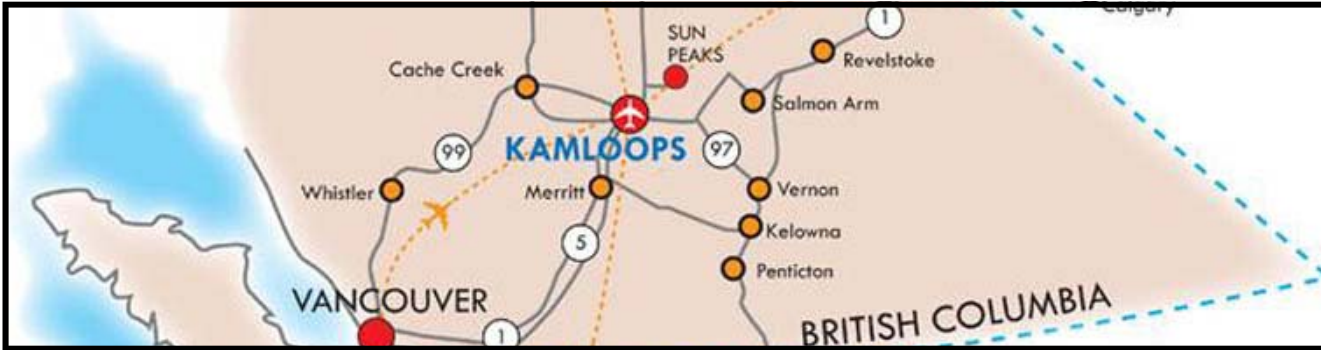

**Driving Directions:** With four major highways intersecting our city, we're an easy drive from major centres such as Vancouver, Calgary, Edmonton, Kelowna and Prince George.

City	Distance	Hours
Vancouver	355 km (220 mi)	4 hours
Abbotsford	291 km (180 mi)	3 hours
Prince George	525 km (326 mi)	6 hours
Calgary	620 km (384 mi)	8 hours
Edmonton	800 km (496 mi)	10 hours
Seattle	507 km (314 mi)	6 hours
Kelowna	163 km (101 mi)	2.5 hours

Race Headquarters  
At Valleyview Arena  
Off Highland Road  
Exit Directly Off  
Trans Canada Hwy.