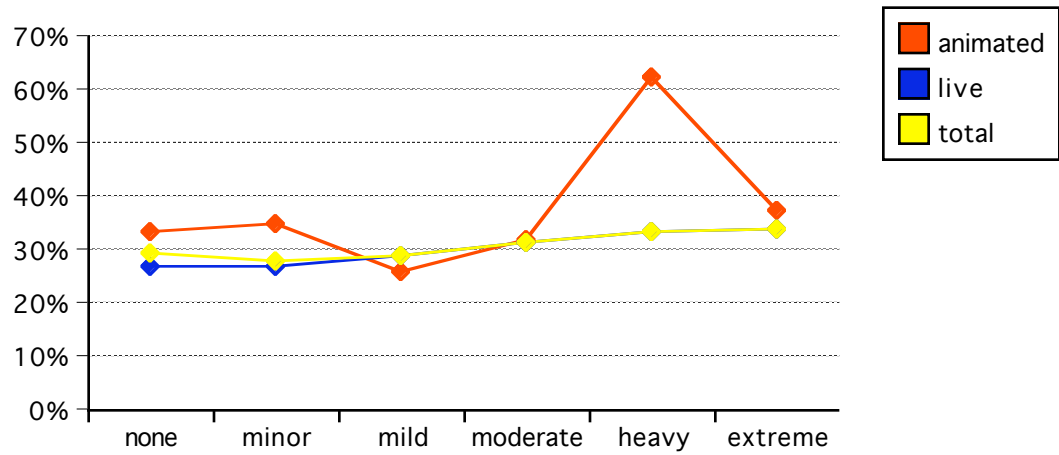

sex/nudity