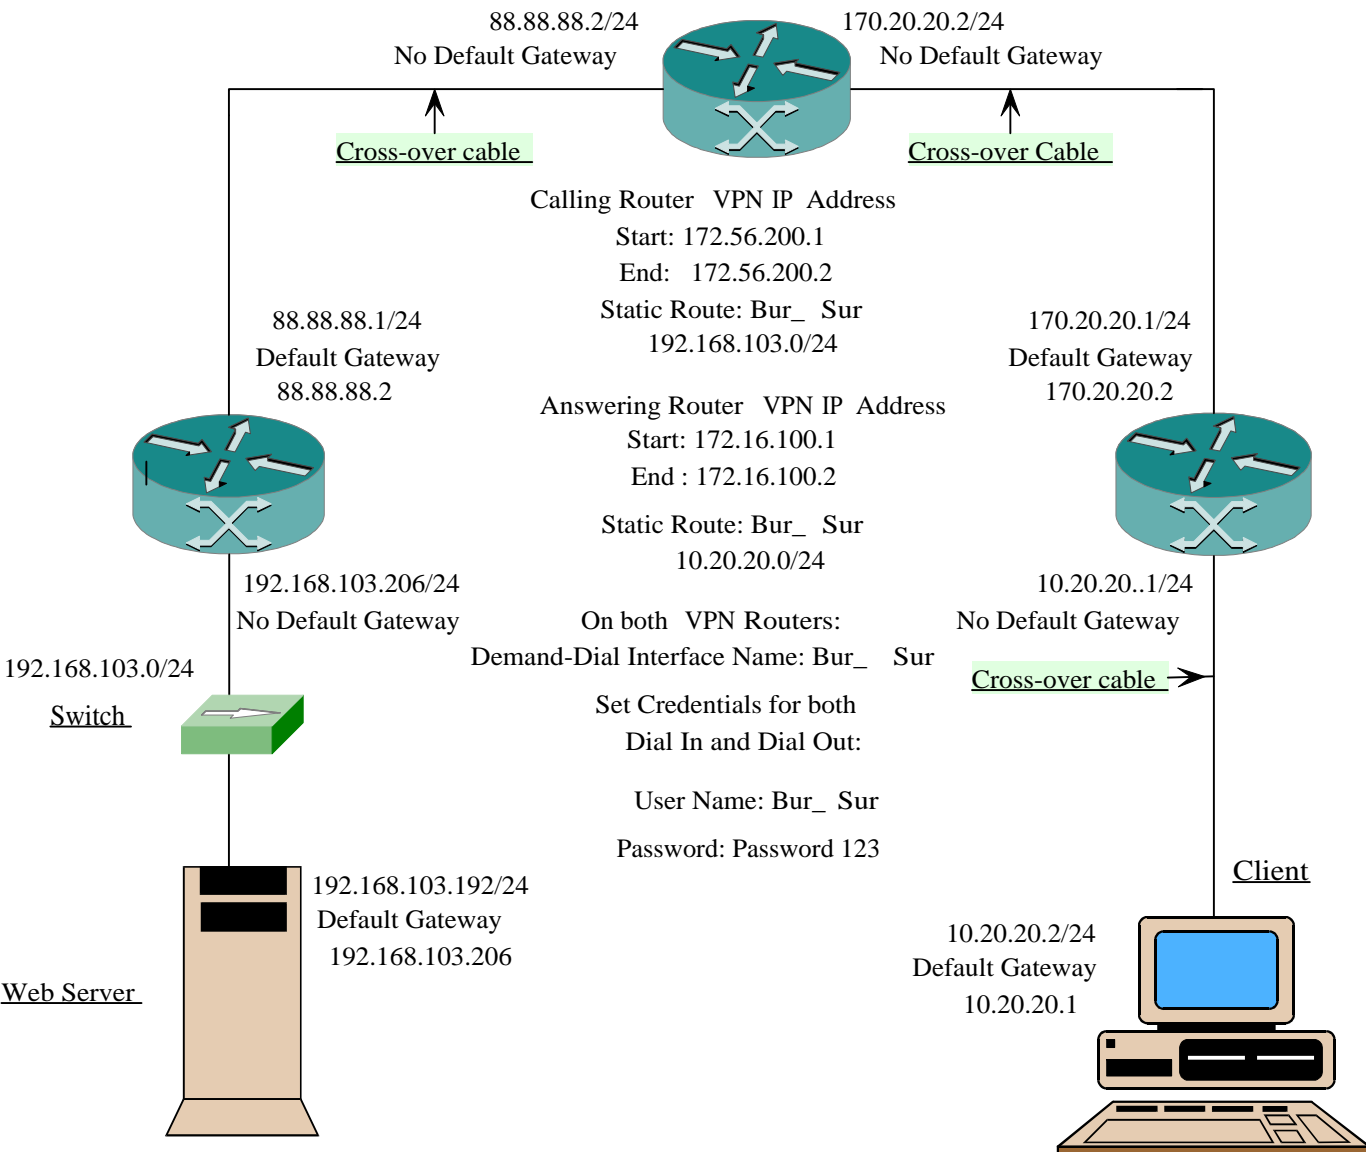

BURNABY

INTERNET

SURREY

VPN ROUTER 1

ROUTER 3
TO SIMULATE INTERNET

VPN ROUTER 2

ANSWERING

CALLING

Represents a Router implemented by Windows 2003 Server with 2 Network Adaptors

PPTP VPN Test Lab with Demand-Dial Interface on the Calling and Answering Routers

Created With a Trial Copy of SmartDraw

To remove this watermark please purchase a copy