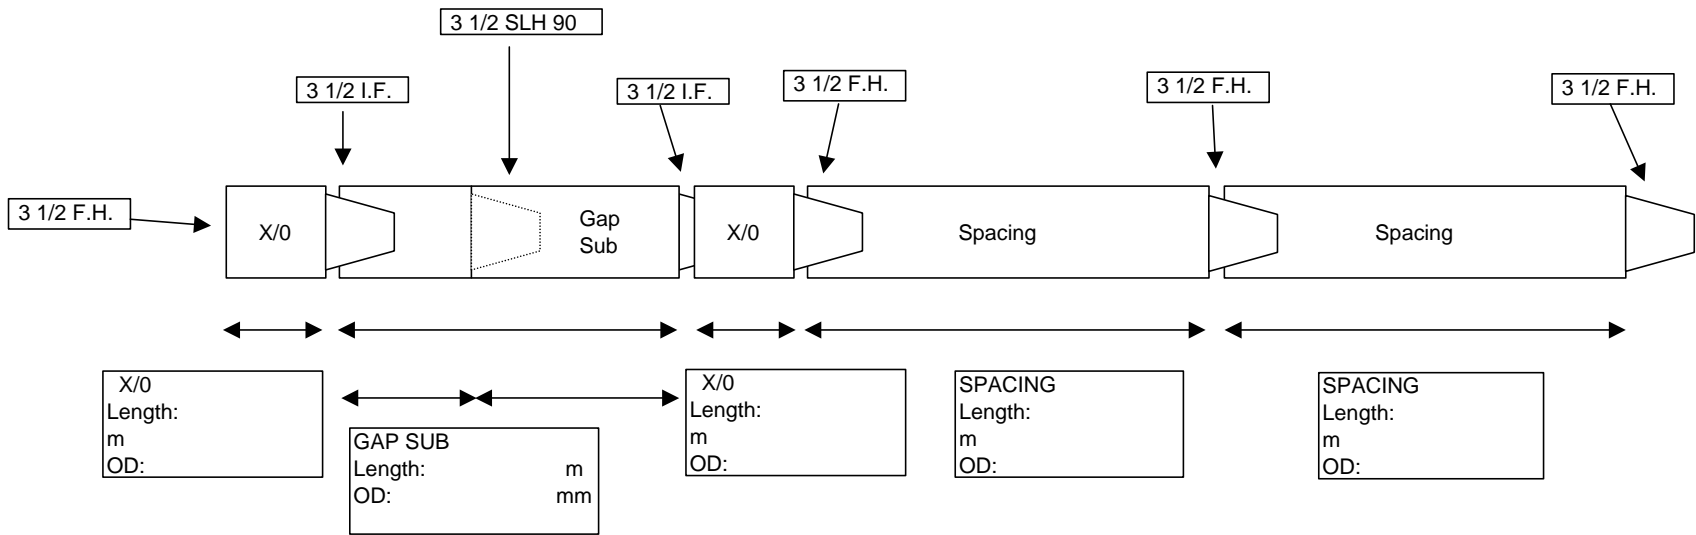

Real Time Telemetry (WTD) Tool Carrier Pipe Dimension Diagram.

Real Time Test Tool Fishing Schematic.
Drawing Ref. #: DP-WTD-001(2)

Engineer: T.B. Bratrud
Revision Date: October 4, 2001