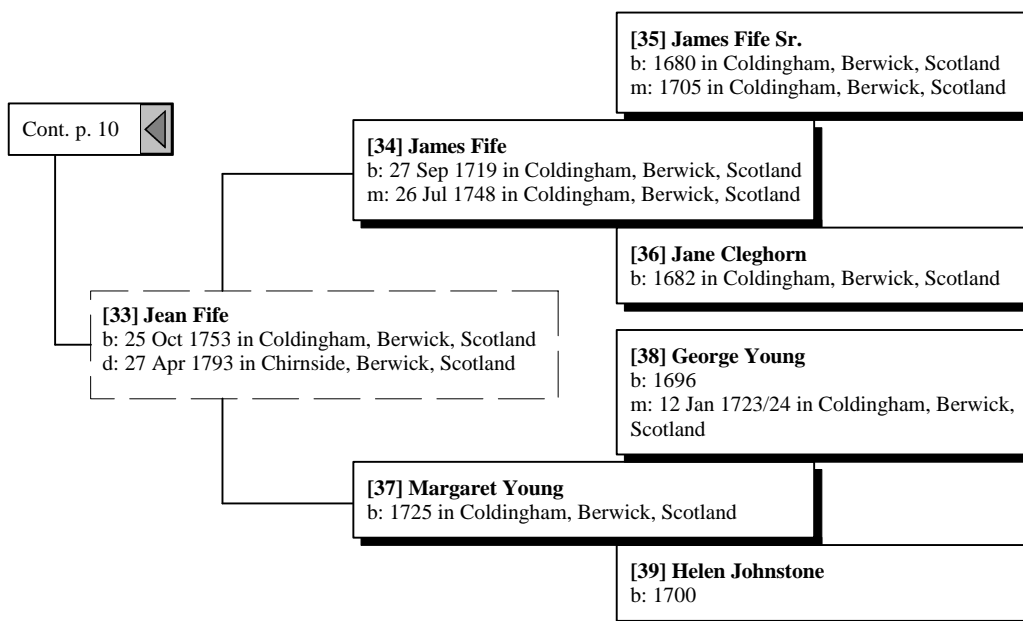

Ancestors of Glen William Chapman