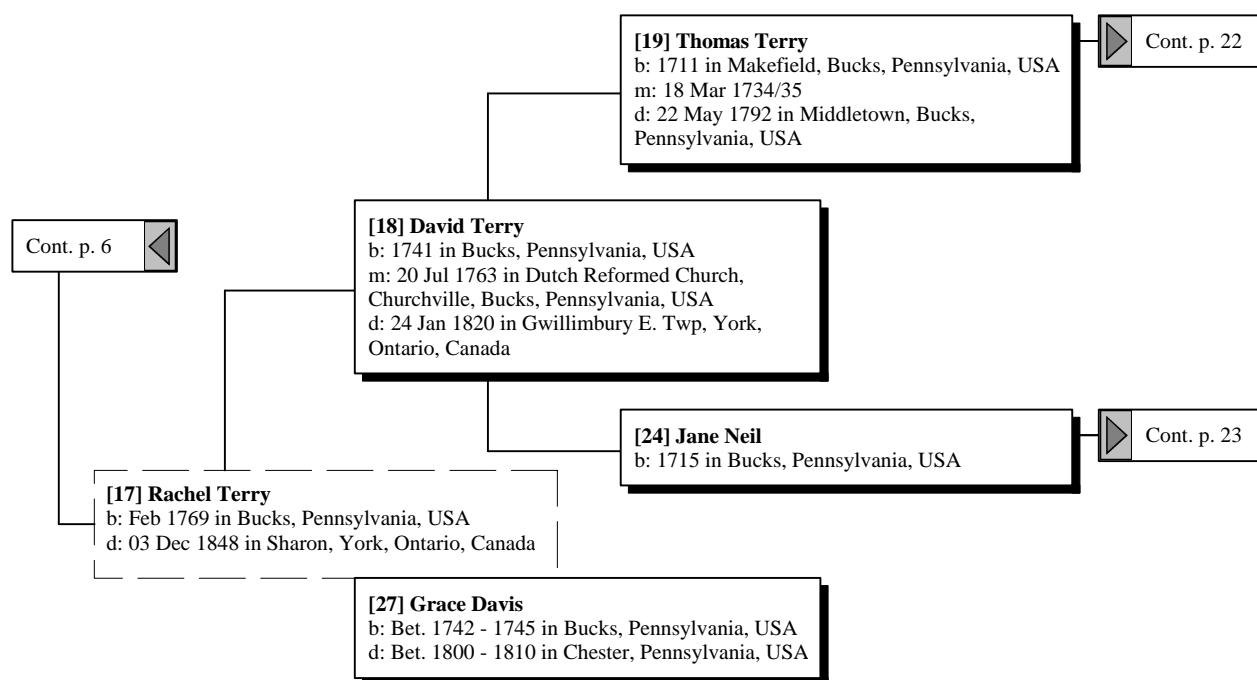

Ancestors of Glen William Chapman

Cont. p. 6

[13] John Linton

[12] Elizabeth Linton
b: 25 Aug 1751 in Wrightstown, Bucks,
Pennsylvania, United States
d: 02 Jun 1833 in United States

[14] Elizabeth Hayhurst

Ancestors of Glen William Chapman

Ancestors of Glen William Chapman

Ancestors of Glen William Chapman

Ancestors of Glen William Chapman

Cont. p. 9

[13] John Linton

[12] Elizabeth Linton
b: 25 Aug 1751 in Wrightstown, Bucks,
Pennsylvania, United States
d: 02 Jun 1833 in United States