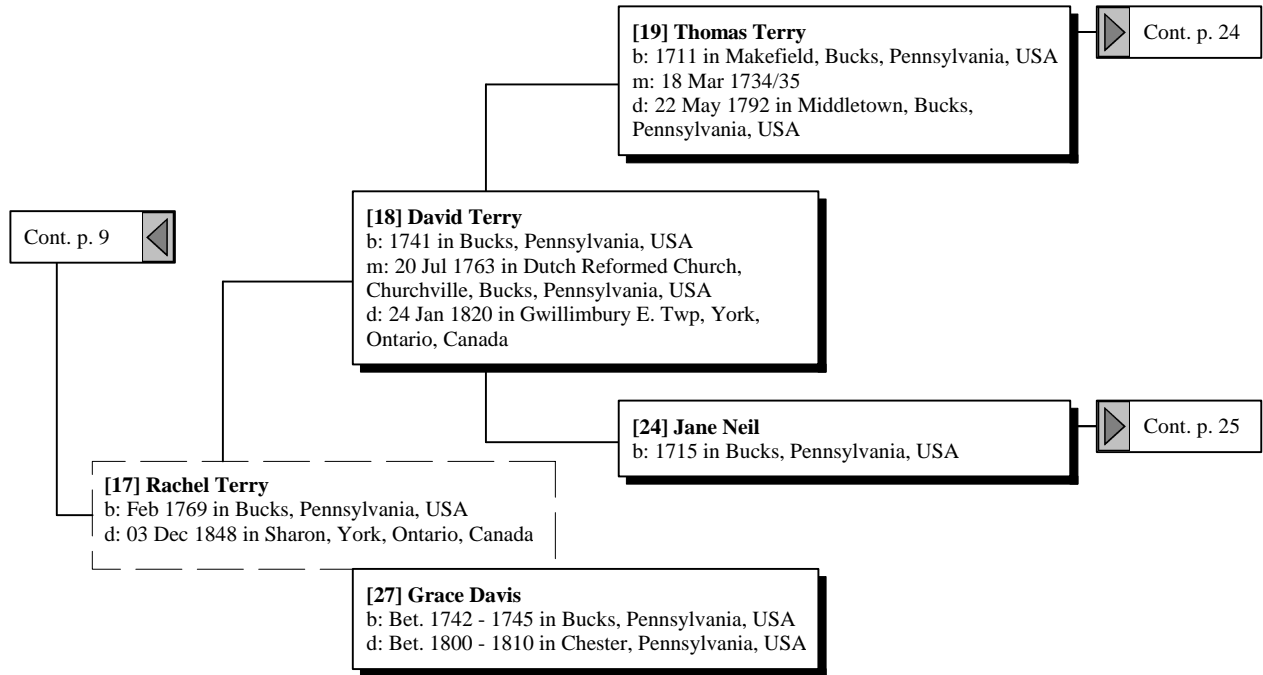

Ancestors of Glen William Chapman