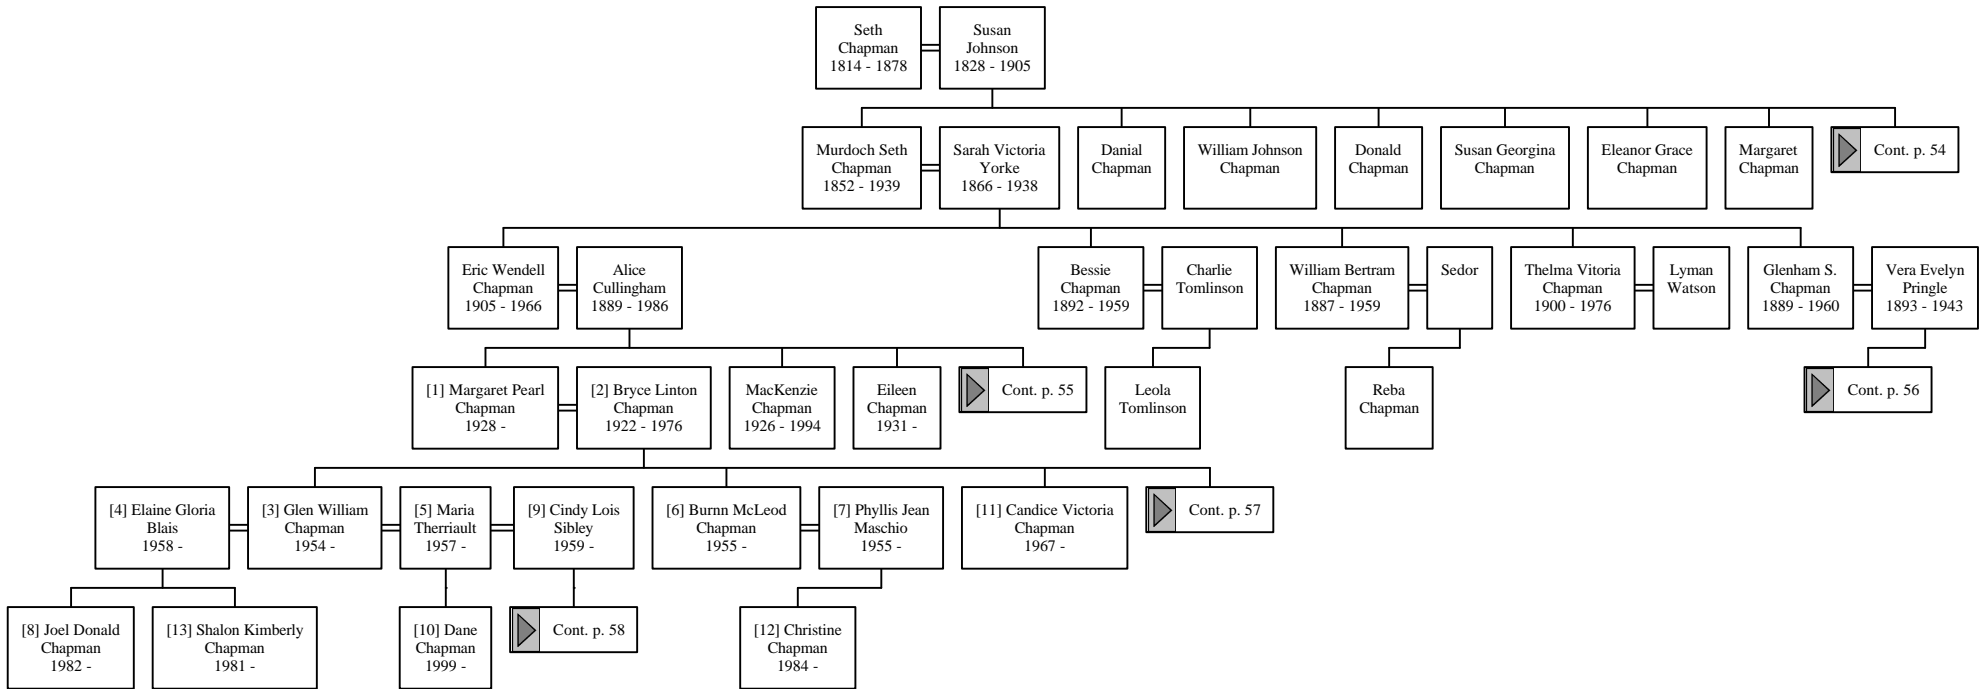

Descendants of Seth Chapman