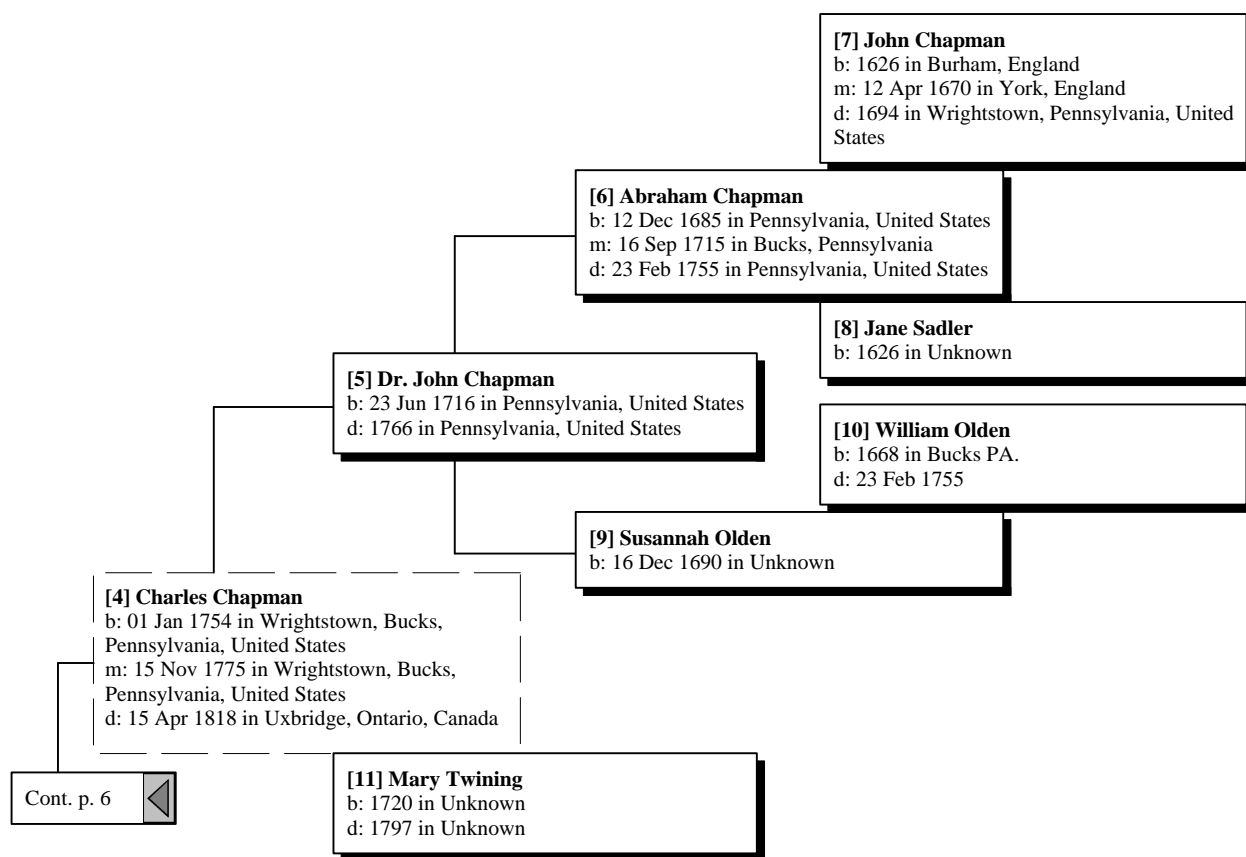

Ancestors of Glen William Chapman