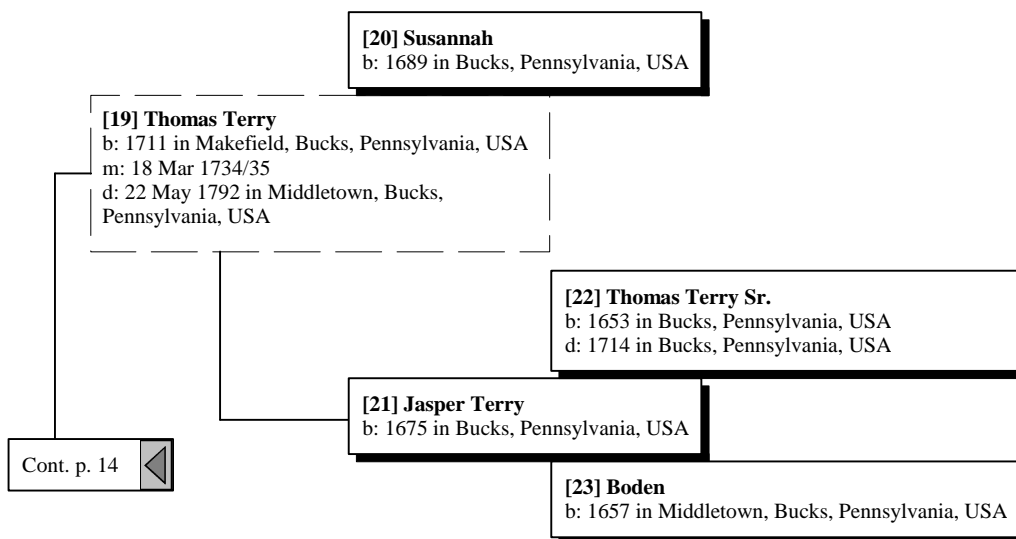

Ancestors of Glen William Chapman