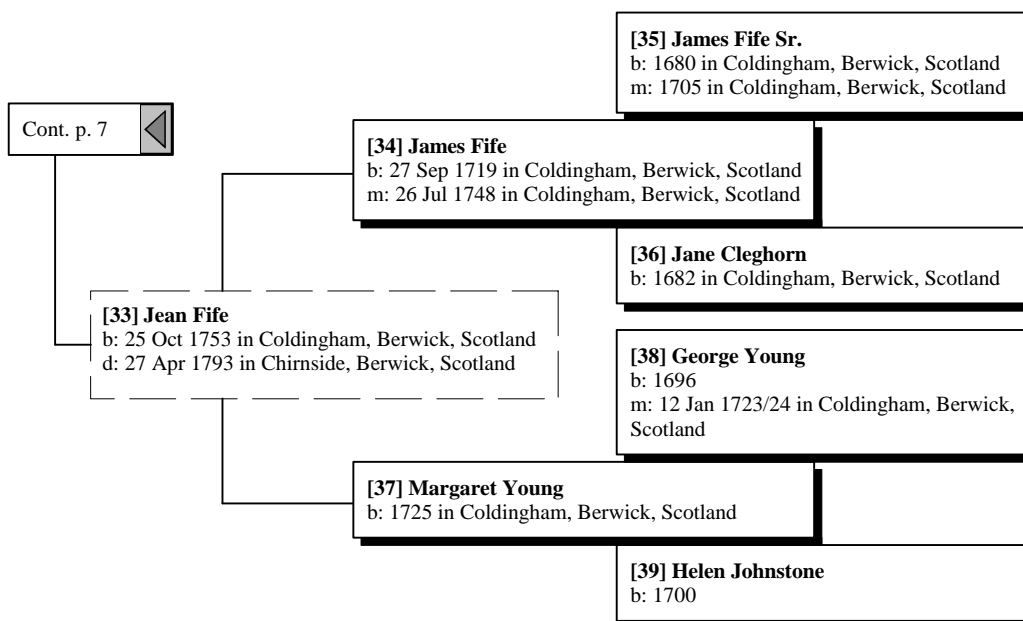

Ancestors of Glen William Chapman

Cont. p. 6

[13] John Linton

[12] Elizabeth Linton
b: 25 Aug 1751 in Wrightstown, Bucks,
Pennsylvania, United States
d: 02 Jun 1833 in United States

[14] Elizabeth Hayhurst

Ancestors of Glen William Chapman

Ancestors of Glen William Chapman

Ancestors of Glen William Chapman

Ancestors of Glen William Chapman

Cont. p. 9

[13] John Linton

[12] Elizabeth Linton
b: 25 Aug 1751 in Wrightstown, Bucks,
Pennsylvania, United States
d: 02 Jun 1833 in United States