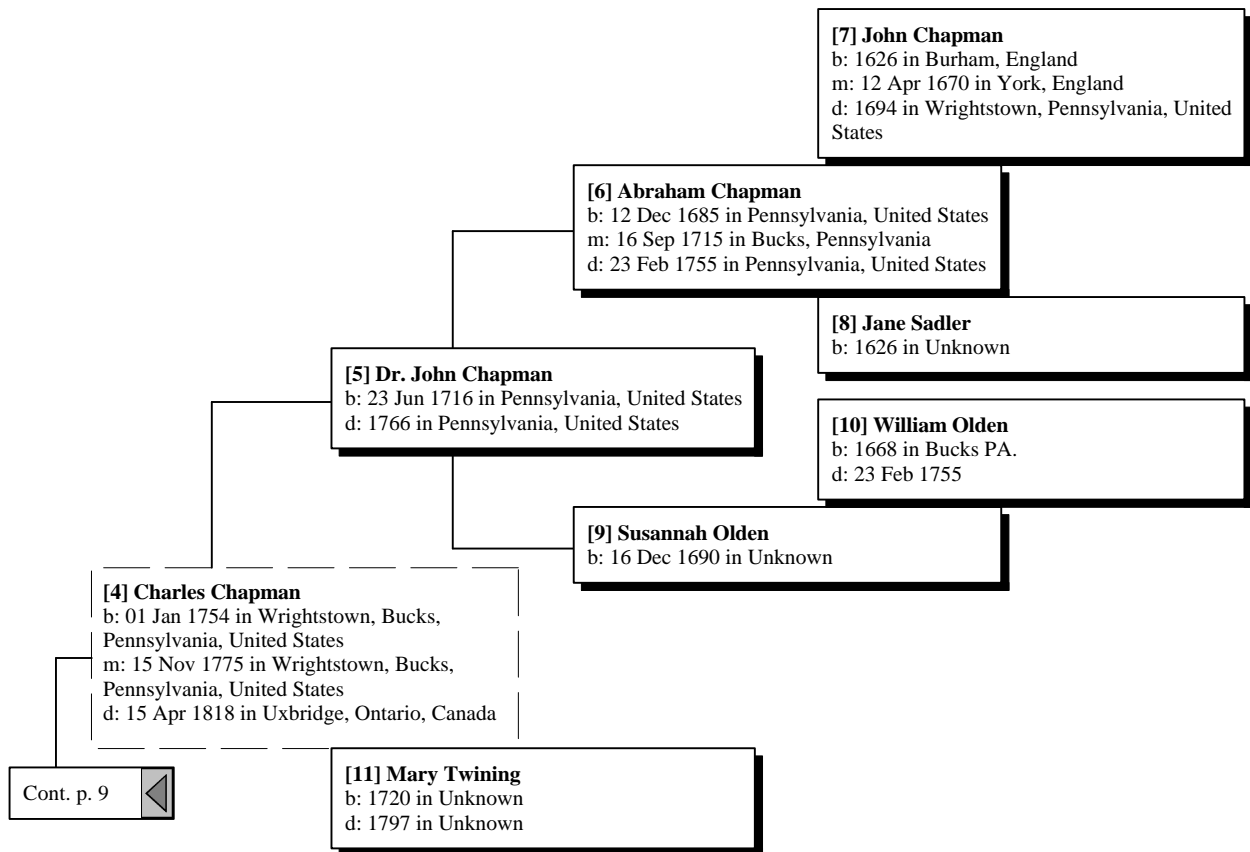

Ancestors of Glen William Chapman

Cont. p. 6

[13] John Linton

[12] Elizabeth Linton
b: 25 Aug 1751 in Wrightstown, Bucks,
Pennsylvania, United States
d: 02 Jun 1833 in United States

[14] Elizabeth Hayhurst

Ancestors of Glen William Chapman

Ancestors of Glen William Chapman

Ancestors of Glen William Chapman

Ancestors of Glen William Chapman

Cont. p. 9

[13] John Linton

[12] Elizabeth Linton
b: 25 Aug 1751 in Wrightstown, Bucks,
Pennsylvania, United States
d: 02 Jun 1833 in United States