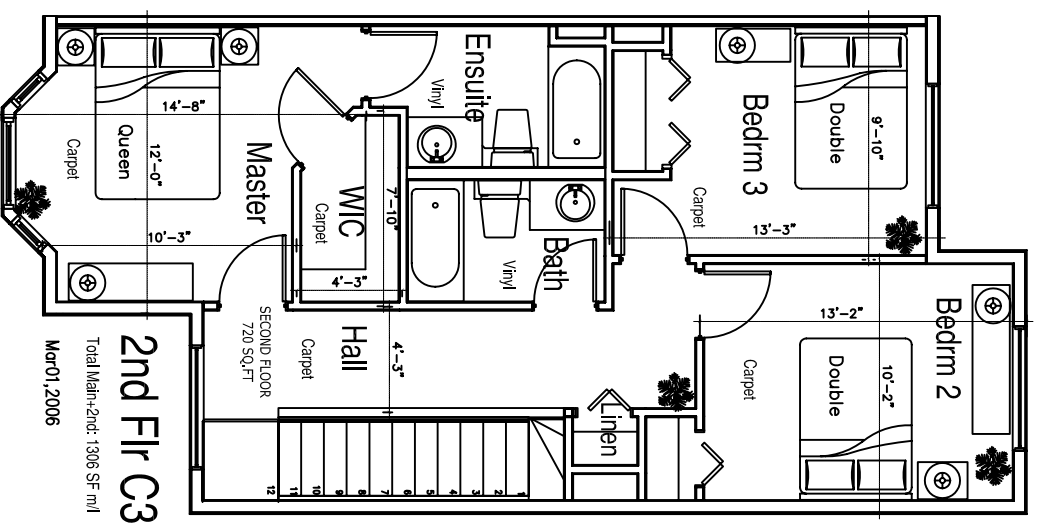

" Sheffield Grand Master "
BRINTNELL LANDING TownHomes

Furniture layouts are concepts only. Dimensions are approximate. Builder reserves the right to make reasonable changes to the specifications and reasonable alterations to the floor plans that are in accordance to the Alberta Building Code.

" Sheffield Three Bedroom "
BRINTNELL LANDING TownHomes

Furniture layouts are concepts only. Dimensions are approximate. Builder reserves the right to make reasonable changes to the specifications and reasonable alterations to the floor plans that are in accordance to the Alberta Building Code.