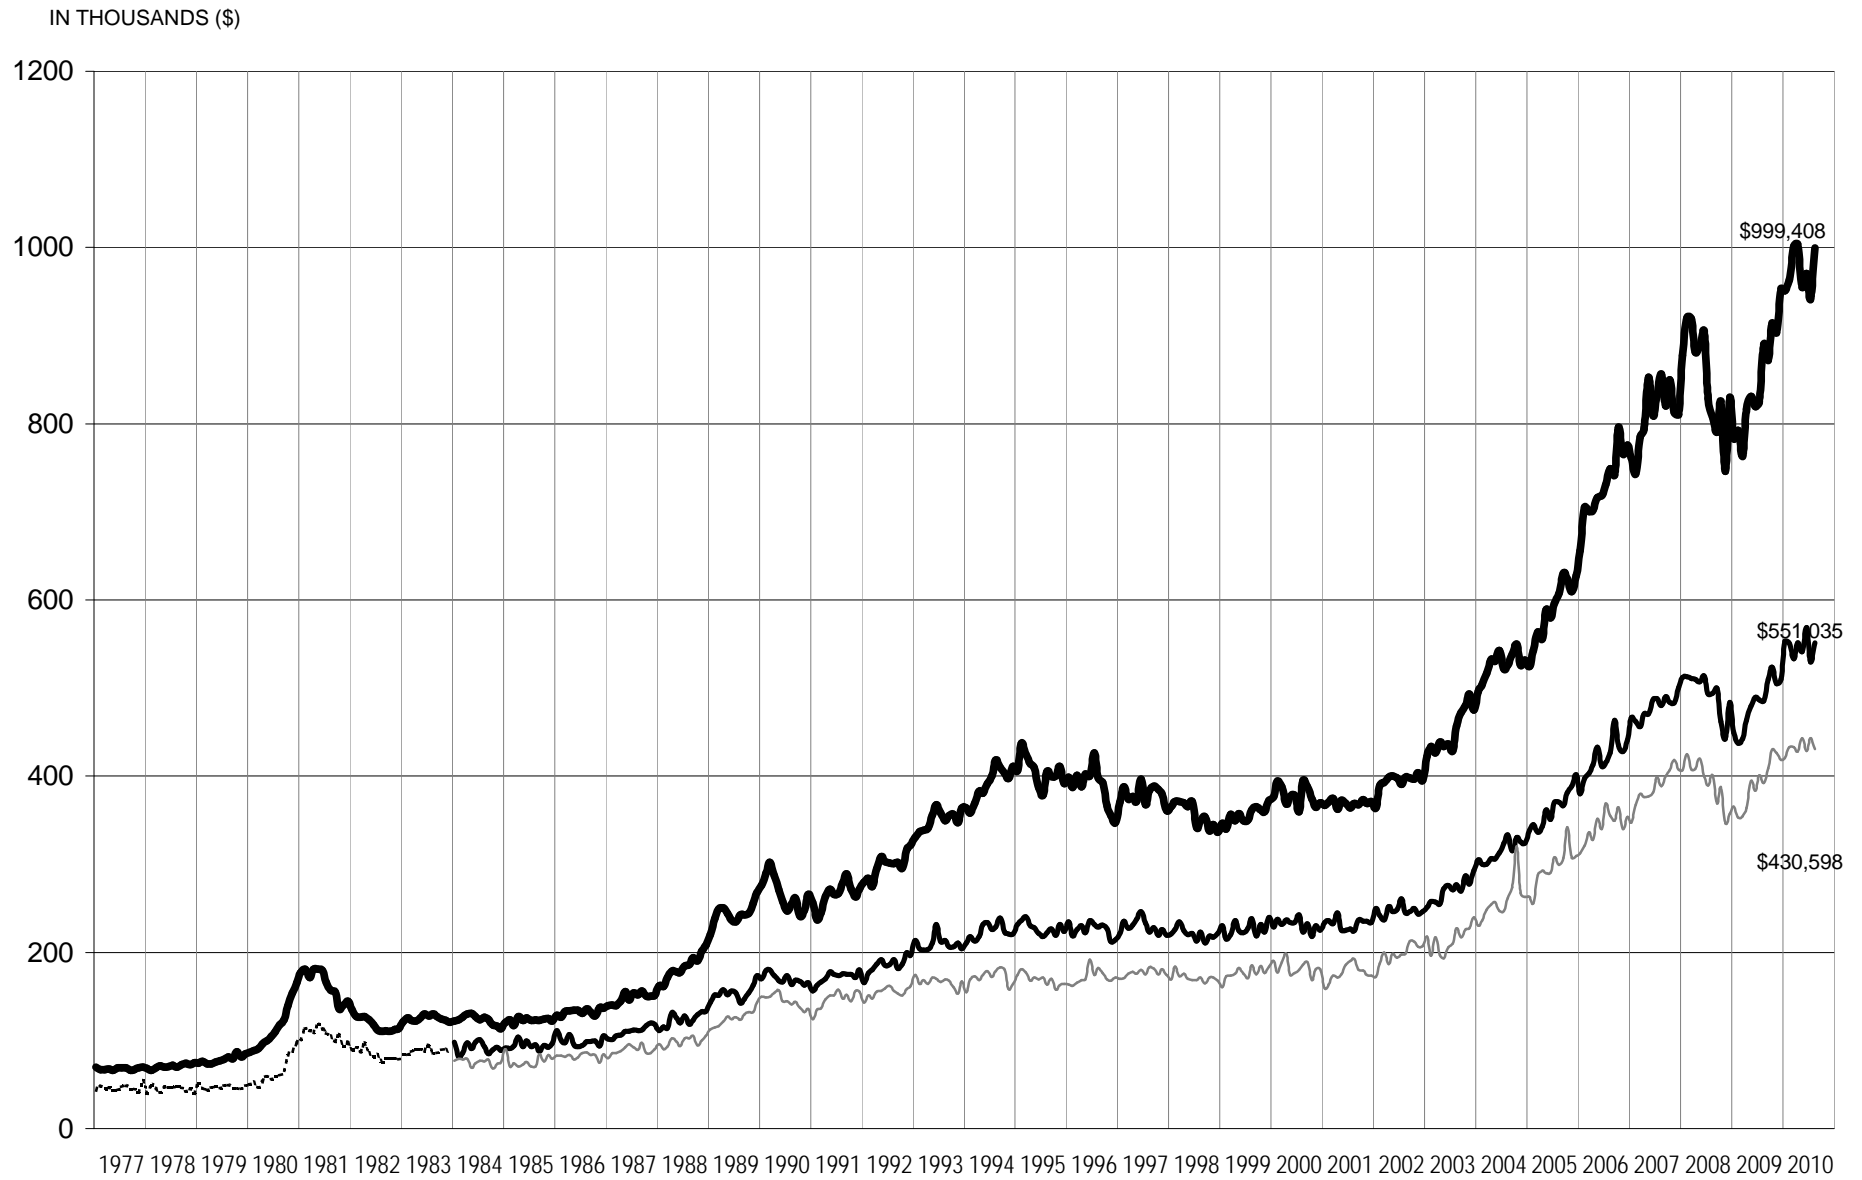

Real Estate Board of Greater Vancouver Average Price Graph January 1977 to August 2010

NOTE: From 1977 - 1984 condominium averages were not separated into attached & apartment.