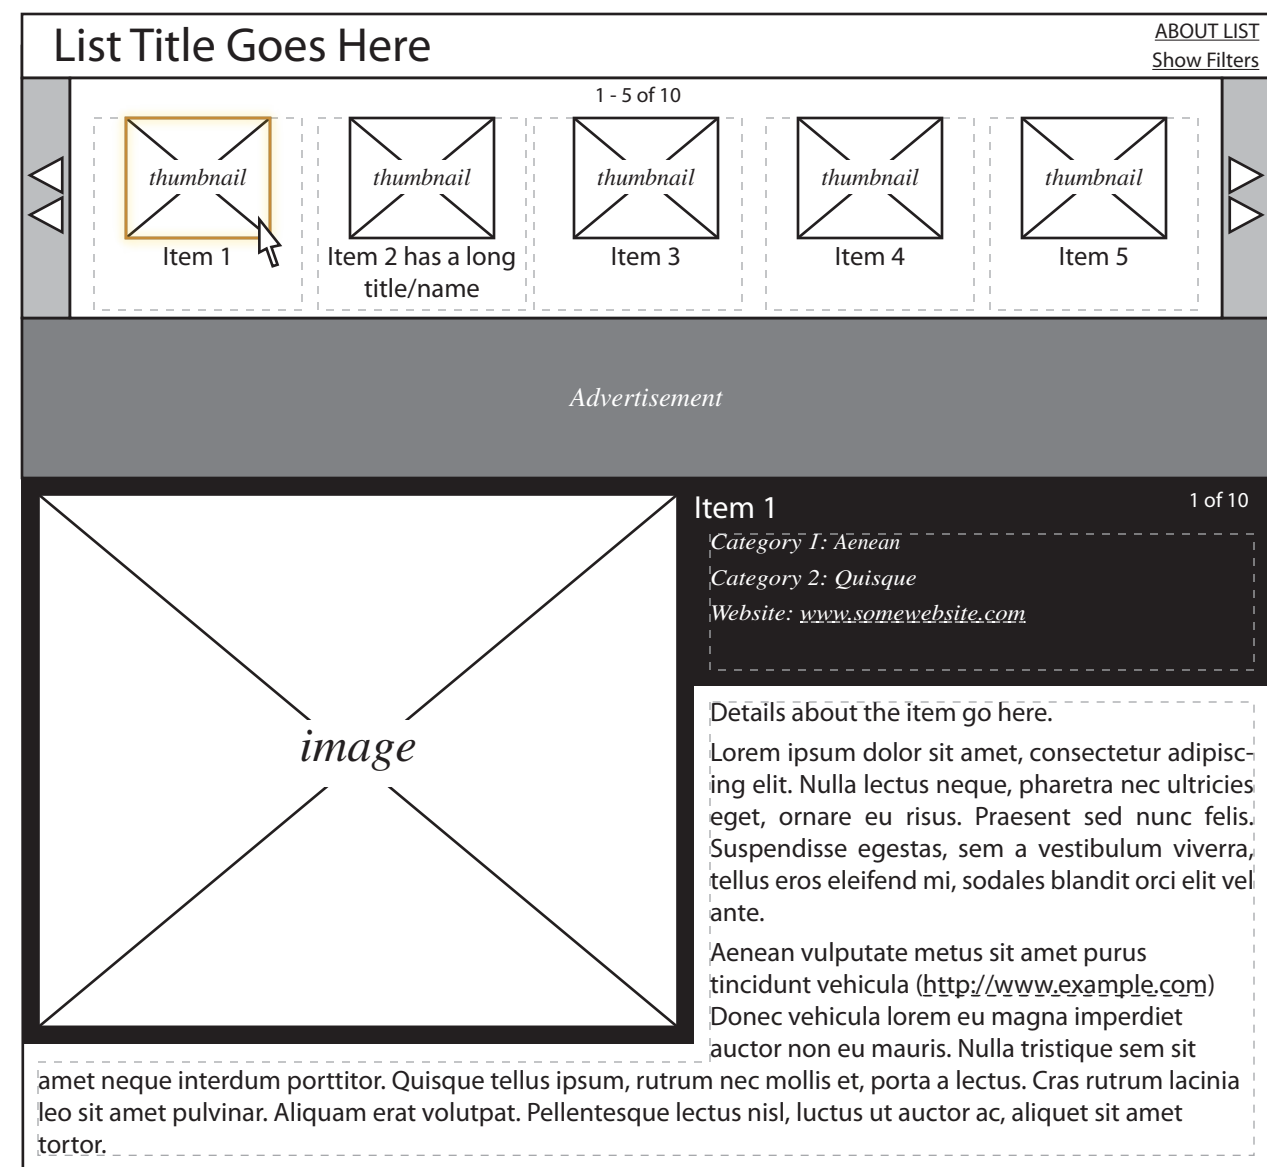

(Filtering is a Pri 3 feature)