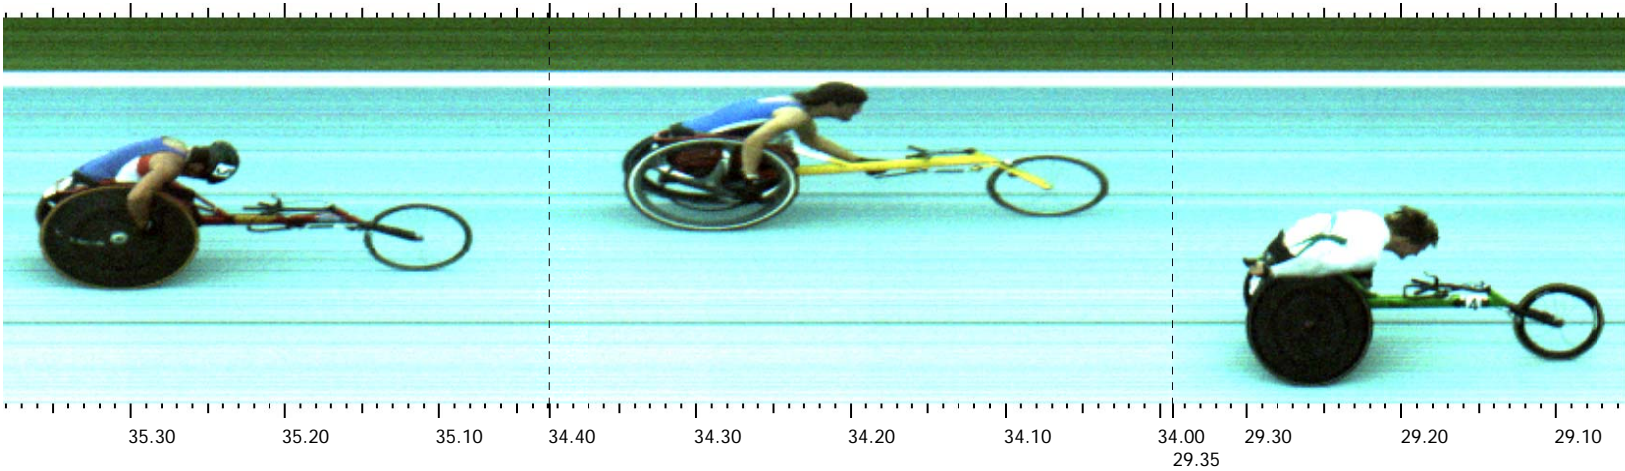

Finish - Camera 1

Start: 2007-08-09 1:19:16:45.24 Wind: -1.8 M/S (Manual)

Place	Id	Lane	First Name	Last Name	Affiliation	License	Time	Delta Time
1	355	6	Kyle	Shaw	Saskatchewan		29.095	29.095
2	155	4	Tyler	Sifton	Alberta		34.071	4.976
3	203	5	Nathan	Dewitt	British Columbia		35.112	1.041