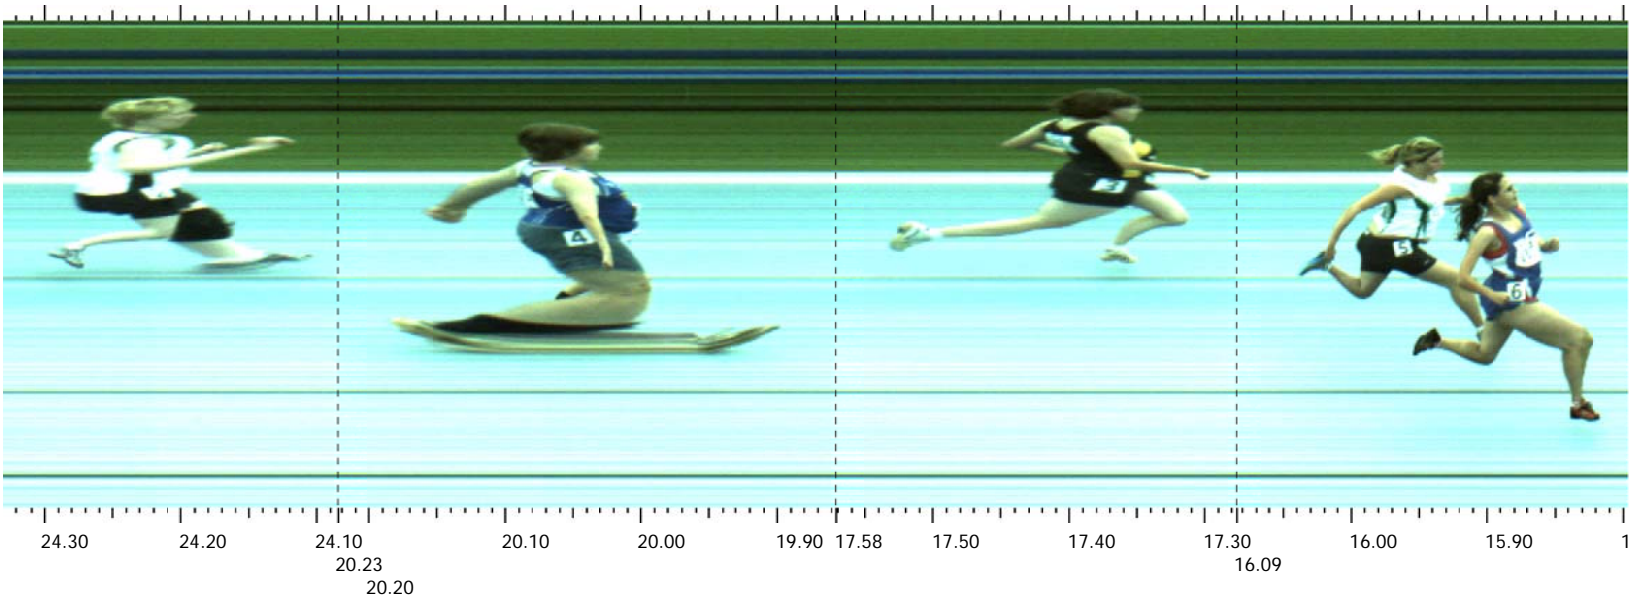

Finish - Camera 1

Start: 2007-08-10 11:05:36.68 Wind: +1.2 M/S (Manual)

Place	Id	Lane	First Name	Last Name	Affiliation	License	Time	Delta Time
1	187	6	Laura	Strauss	British Columbia		15.859	15.859
2	312	5	Lindsay	Kinnear	Saskatchewan		15.926	0.067
3	233	3	Melissa	Daly	Manitoba		17.335	1.409
4	110	4	Kristine	Grimson	Alberta		20.002	2.667
5	363	2	Brittany	Cowper	Yukon Territories		24.189	4.187