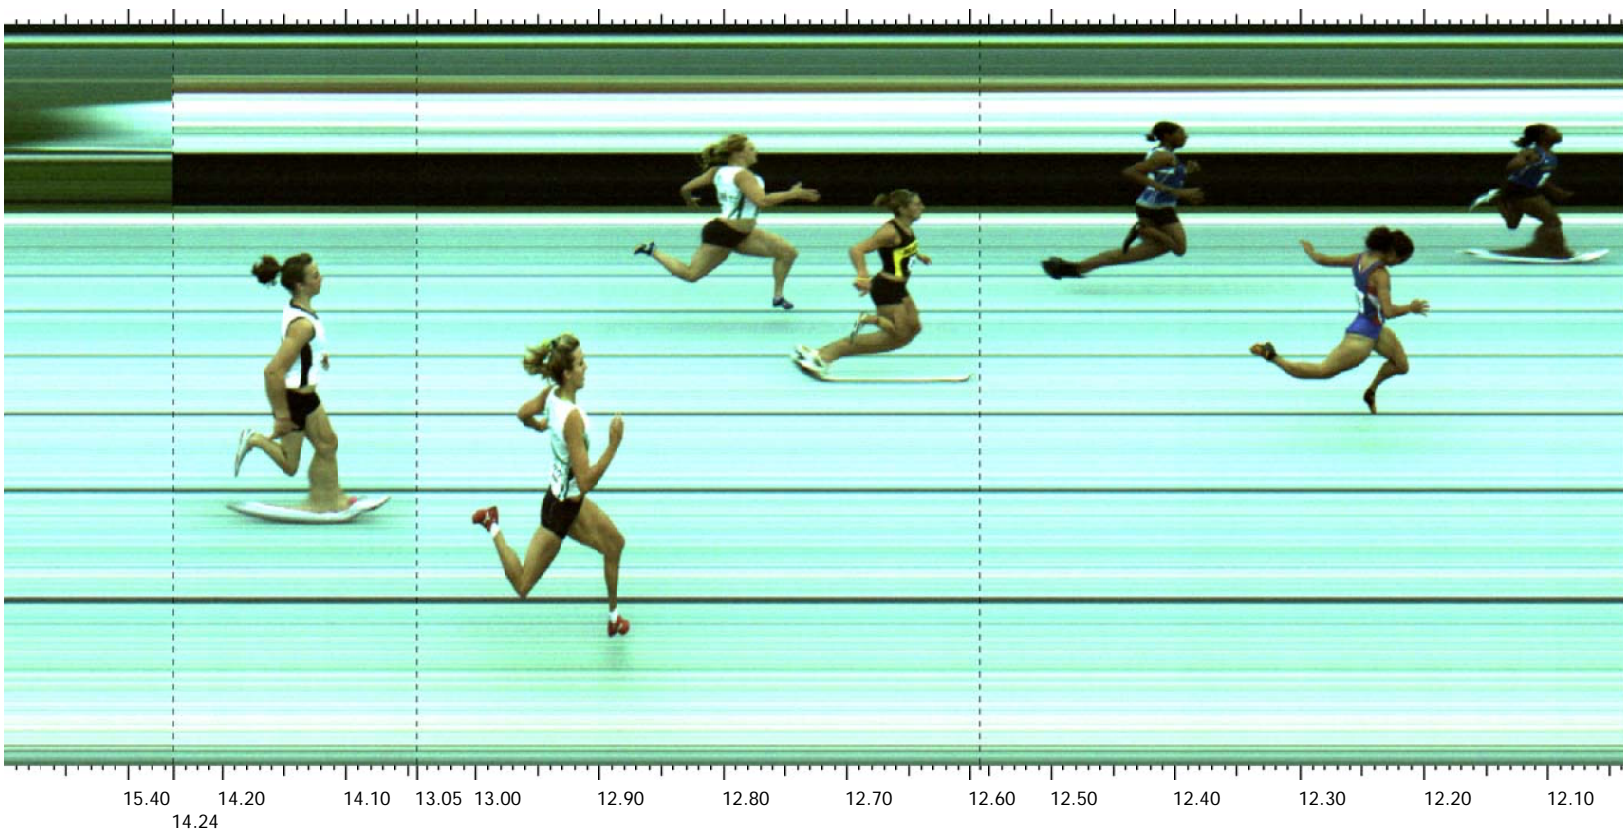

Finish - Camera 1

Start: 2007-08-08 15:48:26.84 Wind: -1.8 M/S (Manual)

Place	Id	Lane	First Name	Last Name	Affiliation	License	Time	Delta Time
1	119	2	Teneshia	Peart	Alberta		12.092	12.092
2	192	6	Billie	Whitegibson	British Columbia		12.227	0.135
3	118	3	Amonn	Nelson	Alberta		12.390	0.163
4	247	5	Caley	Miskimmin	Manitoba		12.643	0.253
5	309	4	Jenni	Hucul	Saskatchewan		12.768	0.125
6	322	8	Sharai	Siemens	Saskatchewan		12.907	0.139
7	364	7	Janelle	Greer	Yukon Territories		14.115	1.208