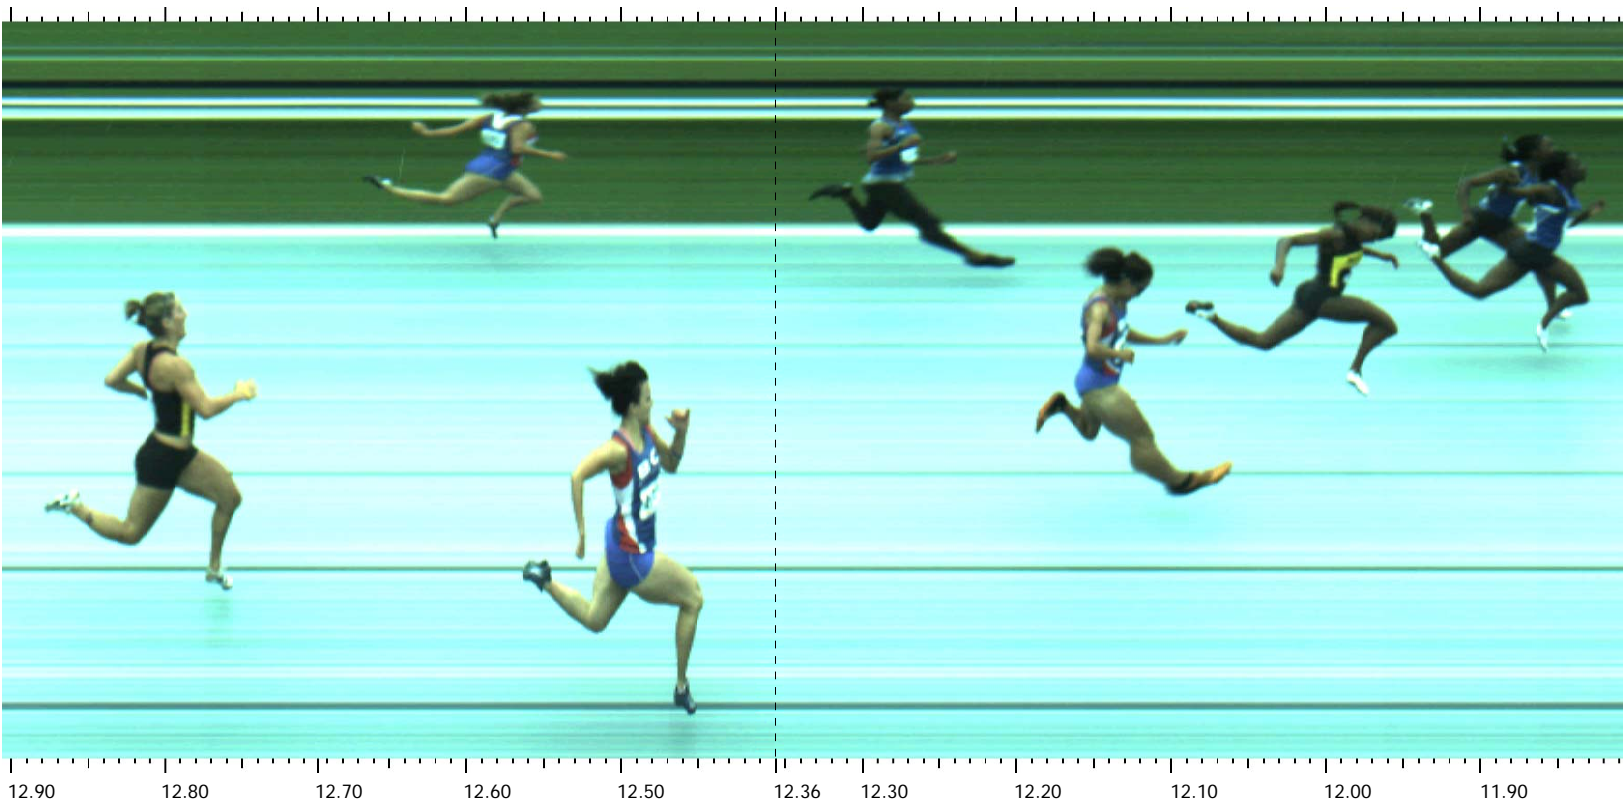

## Finish - Camera 1

Start: 2007-08-08 18:48:27.11 Wind: +1.9 M/S (Manual)

Place	Id	Lane	First Name	Last Name	Affiliation	License	Time	Delta Time
1	114	4	Loudia	Laarman	Alberta		11.834	11.834
2	119	3	Teneshia	Peart	Alberta		11.862	0.028
3	237	5	Chantal	Grant	Manitoba		11.976	0.114
4	192	6	Billie	Whitegibson	British Columbia		12.127	0.151
5	118	2	Amonn	Nelson	Alberta		12.261	0.134
6	173	8	Paulina	Kisieleska	British Columbia		12.475	0.214
7	193	1	Liza	Whitehead	British Columbia		12.552	0.077
8	247	7	Caley	Miskimmin	Manitoba		12.781	0.229