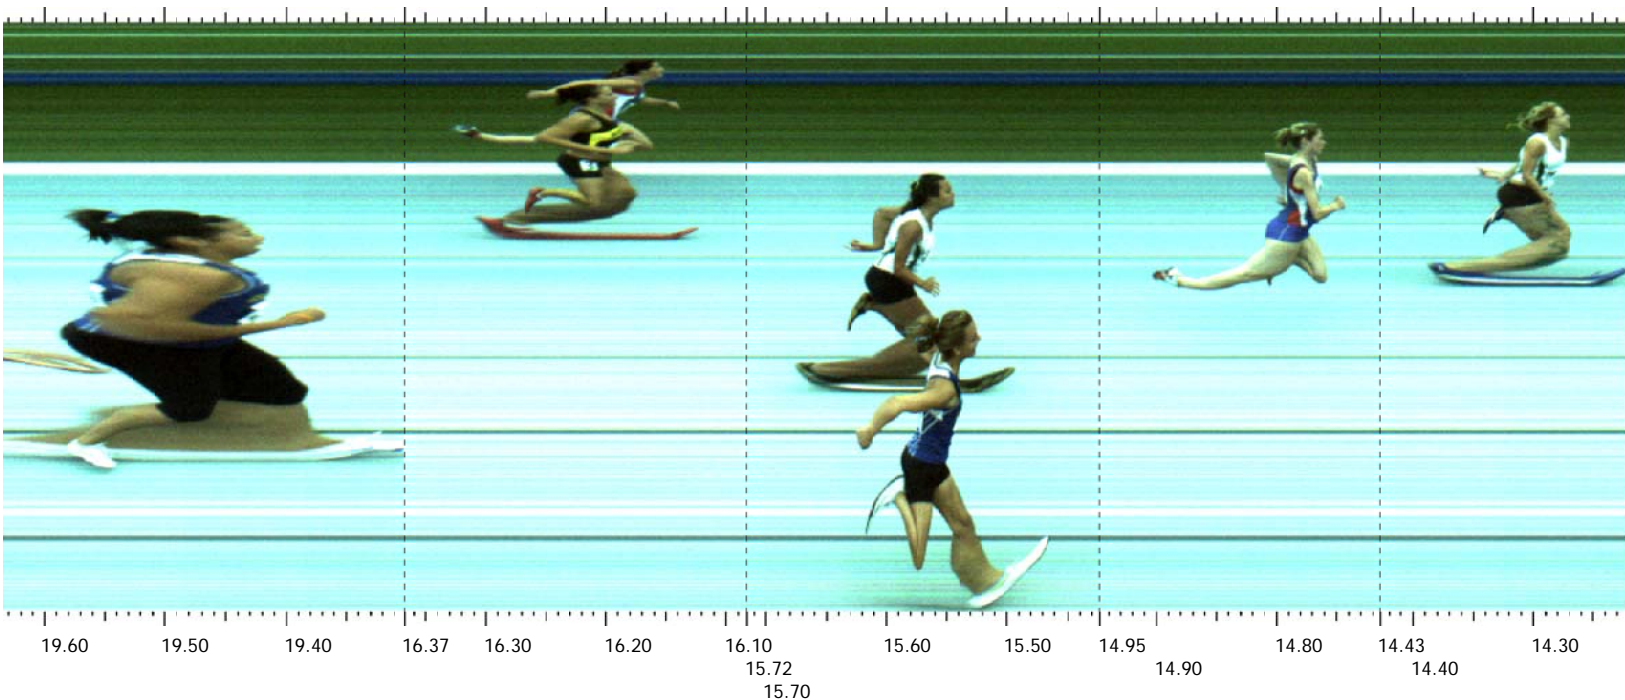

Finish - Camera 1

Start: 2007-08-09 1:18:48:40.48 Wind: +0.8 M/S (Manual)

Place	Id	Lane	First Name	Last Name	Affiliation	License	Time	Delta Time
1	309	4	Jenni	Hucul	Saskatchewan		14.271	14.271
2	186	5	Zaria	Stoffman	British Columbia		14.761	0.490
3	102	8	Melissa	Breland	Alberta		15.537	0.776
4	324	6	Veronika	Smits	Saskatchewan		15.562	0.025
5	378	1	Erica	Rutley	British Columbia		16.167	0.605
6	244	3	Miranda	Lajoie	Manitoba		16.185	0.018
7	128	7	Kimberly	Tse	Alberta		19.413	3.228
DQ	230	2	Dana	Baker	Manitoba			