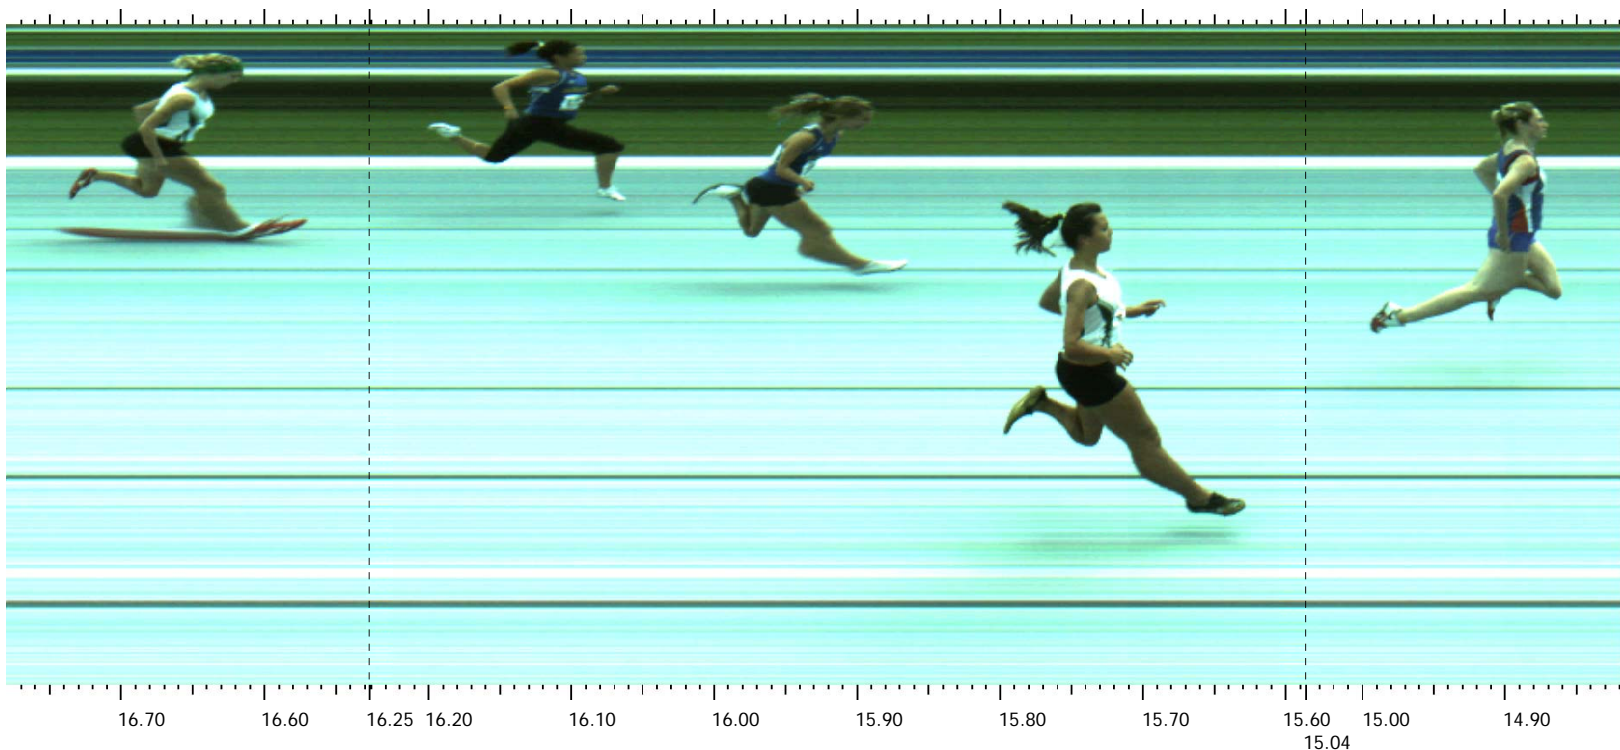

Finish - Camera 1

Start: 2007-08-09 1:15:10:46.37 Wind: -0.1 M/S (Manual)

Place	Id	Lane	First Name	Last Name	Affiliation	License	Time	Delta Time
1	186	5	Zaria	Stoffman	British Columbia		14.873	14.873
2	324	7	Veronika	Smits	Saskatchewan		15.714	0.841
3	102	4	Melissa	Breland	Alberta		15.916	0.202
4	128	2	Kimberly	Tse	Alberta		16.087	0.171
5	311	3	Jessica	Keeler	Saskatchewan		16.633	0.546
DNF	231	6	Kendra	Baker	Manitoba			