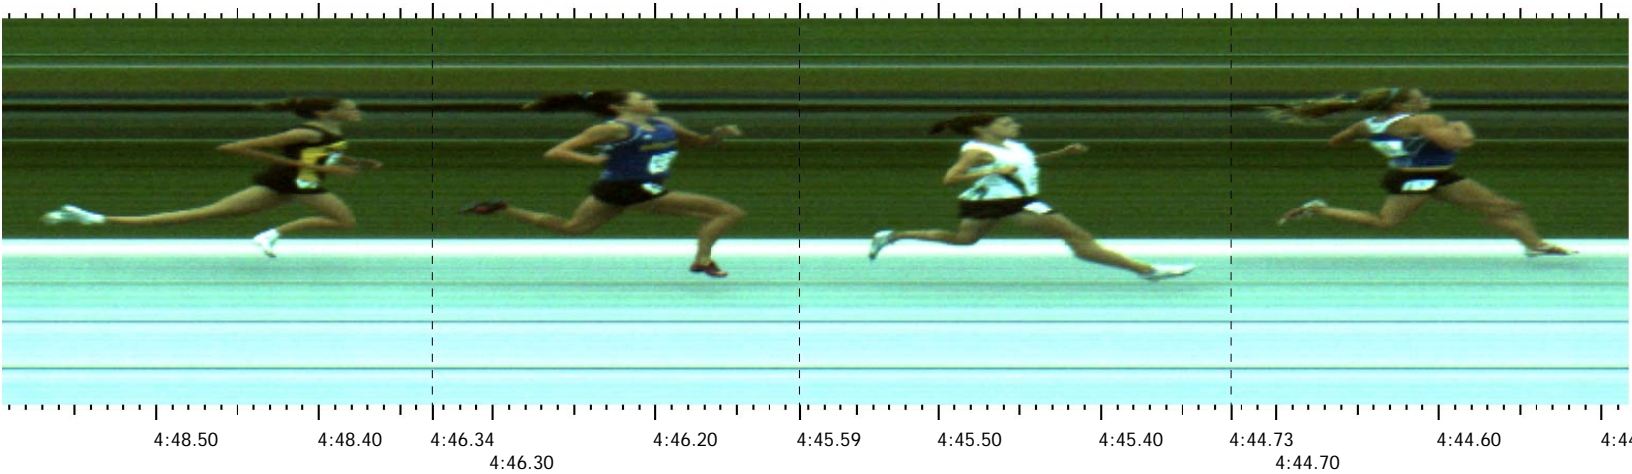

Finish - Camera 1

Start: 2007-08-08 14:08:25.29

Place	Id	Lane	First Name	Last Name	Affiliation	License	Time	Delta Time
1	115	13	Breana	Langley	Alberta		4:44.587	4:44.587
2	316	10	Karissa	LePage	Saskatchewan		4:45.438	0.851
3	117	6	Riley	McQueen	Alberta		4:46.186	0.748
4	250	5	Carly	Paracholski	Manitoba		4:48.382	2.196
5	325	8	Jodi	Souter	Saskatchewan		4:51.355	2.973
6	127	12	Nadia	Tatlow	Alberta		4:51.612	0.257
7	229	1	Jaclyn	Adamson	Manitoba		4:52.567	0.955
8	320	9	Alicia	Roske	Saskatchewan		4:52.651	0.084
9	167	7	Erica	Digby	British Columbia		4:53.264	0.613
10	241	11	Andrea	Hesketh	Manitoba		4:56.071	2.807
11	195	4	Gillian	Wright	British Columbia		5:04.743	8.672
12	366	3	Brittany	Pearson	Yukon Territories		5:05.871	1.128
13	362	2	Heidi	Brook	Yukon Territories		5:37.438	31.567