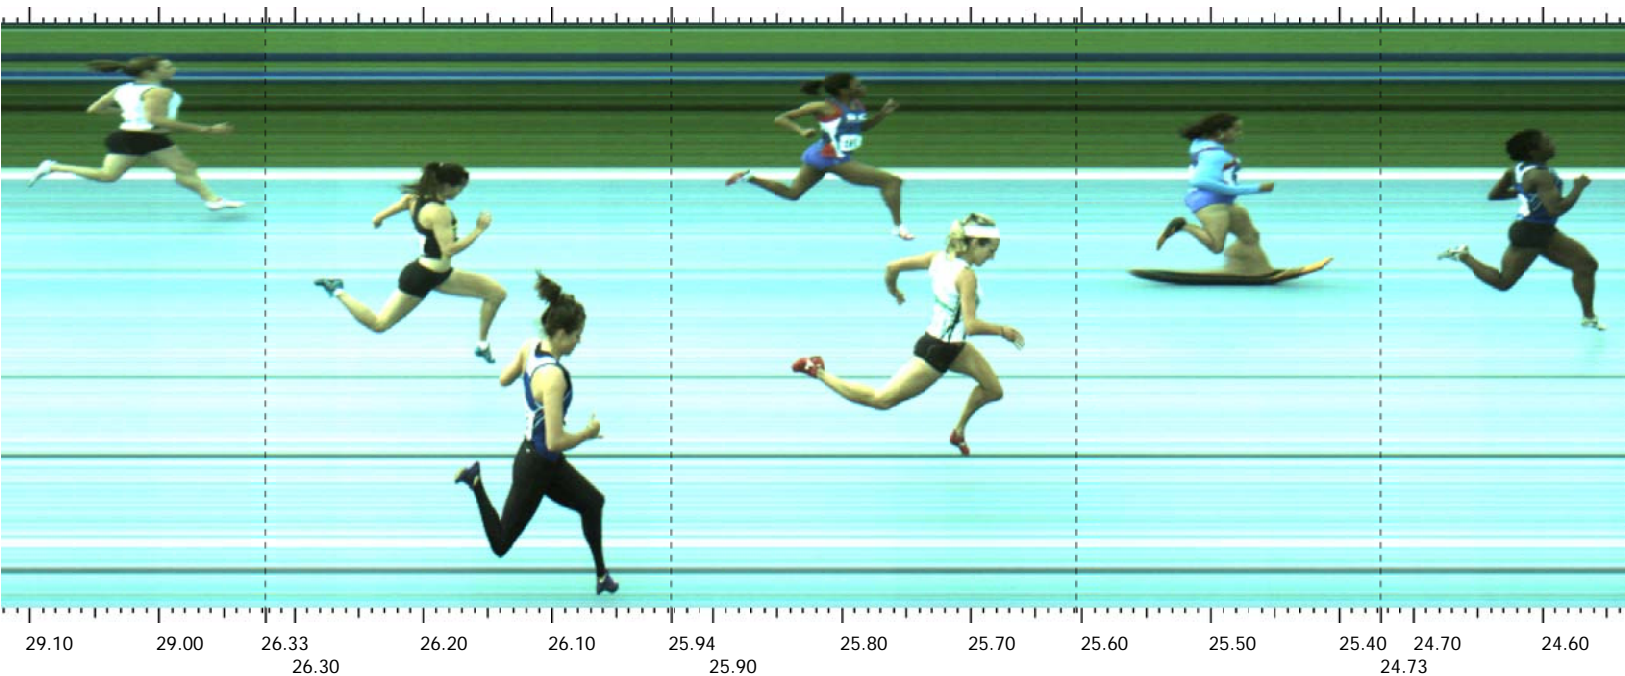

Finish - Camera 1

Start: 2007-08-10 10:29:33.40 Wind: +1.3 M/S (Manual)

Place	Id	Lane	First Name	Last Name	Affiliation	License	Time	Delta Time
1	119	5	Teneshia	Peart	Alberta		24.583	24.583
2	192	4	Billie	Whitegibson	British Columbia		25.477	0.894
3	322	7	Sharai	Siemens	Saskatchewan		25.692	0.215
4	165	3	Janessa	Chin Aleong	British Columbia		25.780	0.088
5	125	8	Courtney	Smith	Alberta		26.084	0.304
6	258	6	Meaghan	Woo	Manitoba		26.173	0.089
7	364	2	Janelle	Greer	Yukon Territories		28.981	2.808