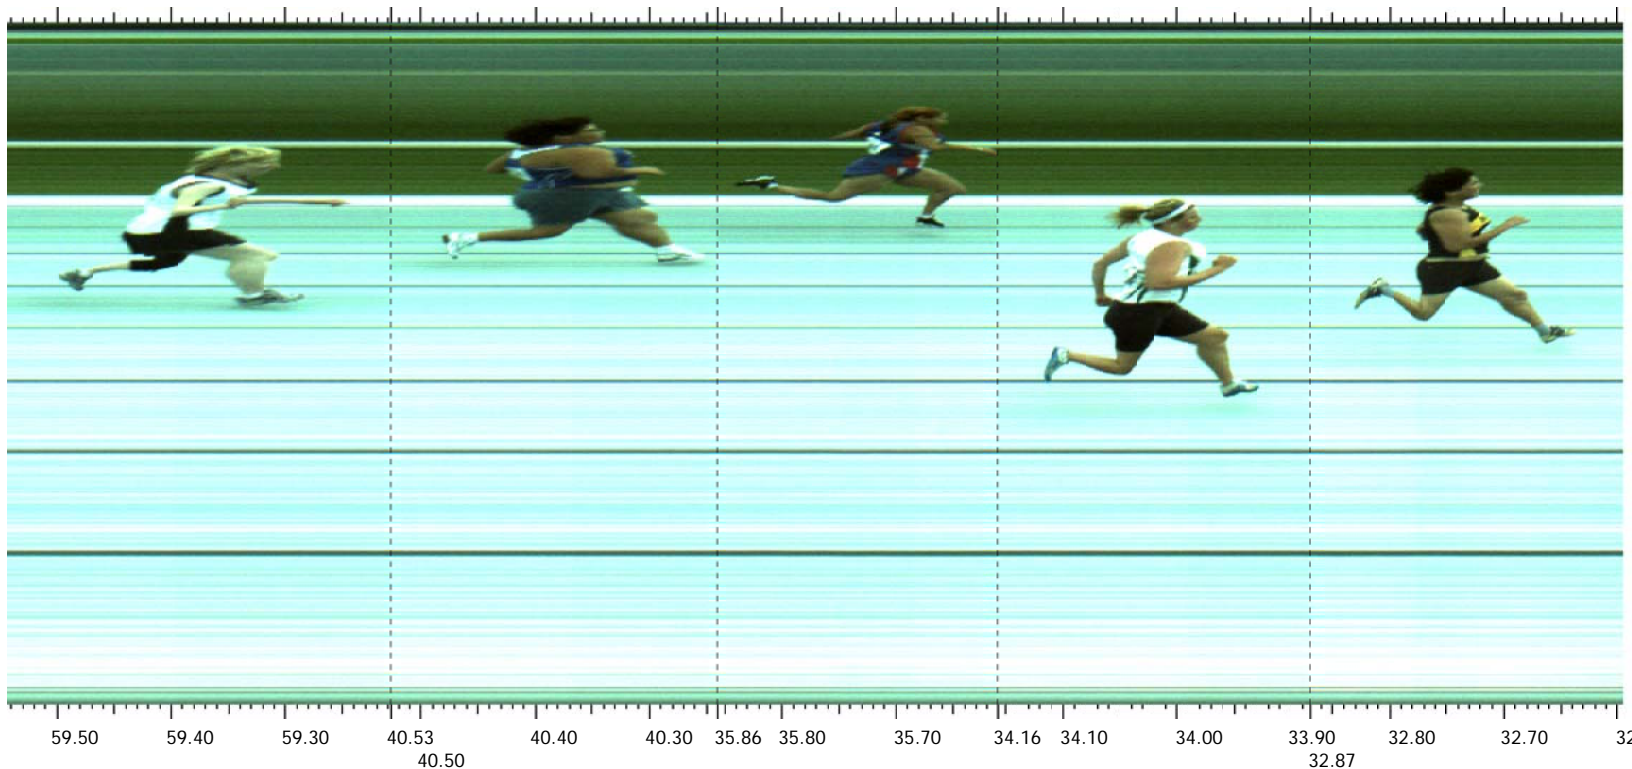

Finish - Camera 1

Start: 2007-08-08 15:21:56.95

Place	Id	Lane	First Name	Last Name	Affiliation	License	Time	Delta Time
1	235	5	Kim	Fontaine	Manitoba		32.709	32.709
2	312	6	Lindsay	Kinnear	Saskatchewan		33.973	1.264
3	185	2	Jennifer	Stacey	British Columbia		35.656	1.683
4	109	3	Cheyenne	Good	Alberta		40.310	4.654
DQ	363	4	Brittany	Cowper	Yukon Territories			