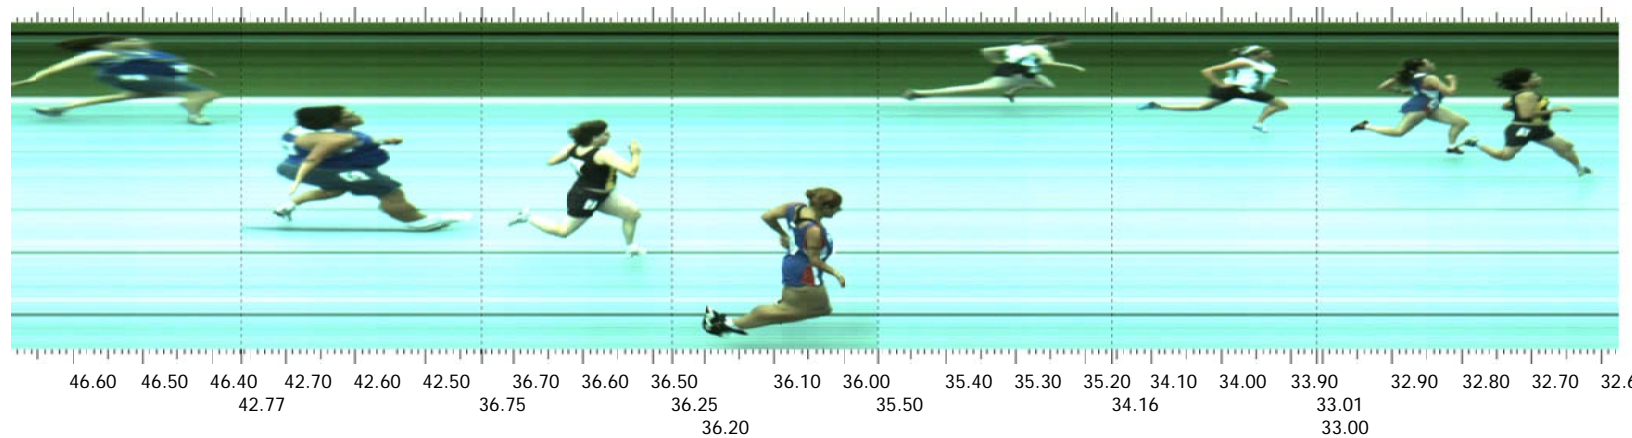

Finish - Camera 1

Start: 2007-08-08 19:08:31.58 Wind: +0.1 M/S (Manual)

Place	Id	Lane	First Name	Last Name	Affiliation	License	Time	Delta Time
1	235	5	Kim	Fontaine	Manitoba		32.674	32.674
2	187	4	Laura	Strauss	British Columbia		32.824	0.150
3	312	3	Lindsay	Kinnear	Saskatchewan		33.920	1.096
4	306	1	Amee	Harrison	Saskatchewan		35.245	1.325
5	185	8	Jennifer	Stacey	British Columbia		36.017	0.772
6	233	7	Melissa	Daly	Manitoba		36.554	0.537
7	109	6	Cheyenne	Good	Alberta		42.552	5.998
8	110	2	Kristine	Grimson	Alberta		46.431	3.879