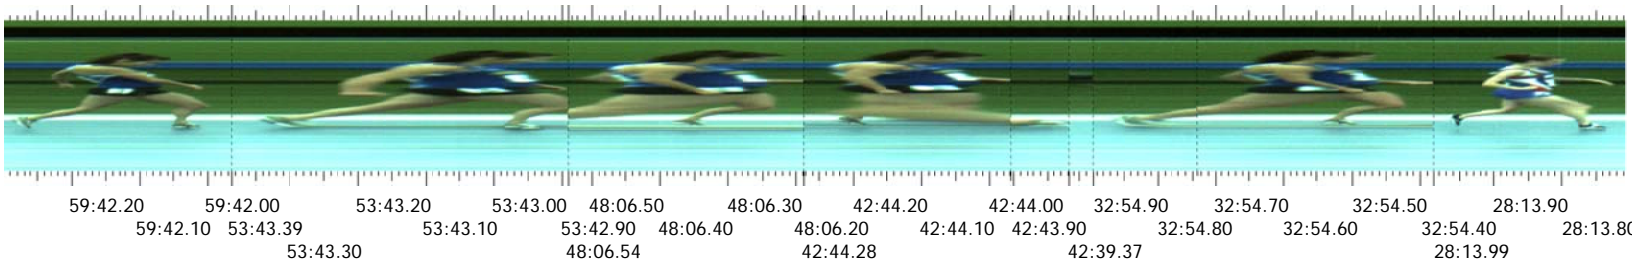

Finish - Camera 1

Start: 2007-08-10 9:15:01.24

Place	Id	Lane	First Name	Last Name	Affiliation	License	Time	Delta Time
1	191	2	Heather	Warwick	British Columbia		28:13.808	28:13.808
2	108	3	Michelle	Gerwing	Alberta		59:42.071	31:28.263
DQ	122	1	Katie	Samoil	Alberta			